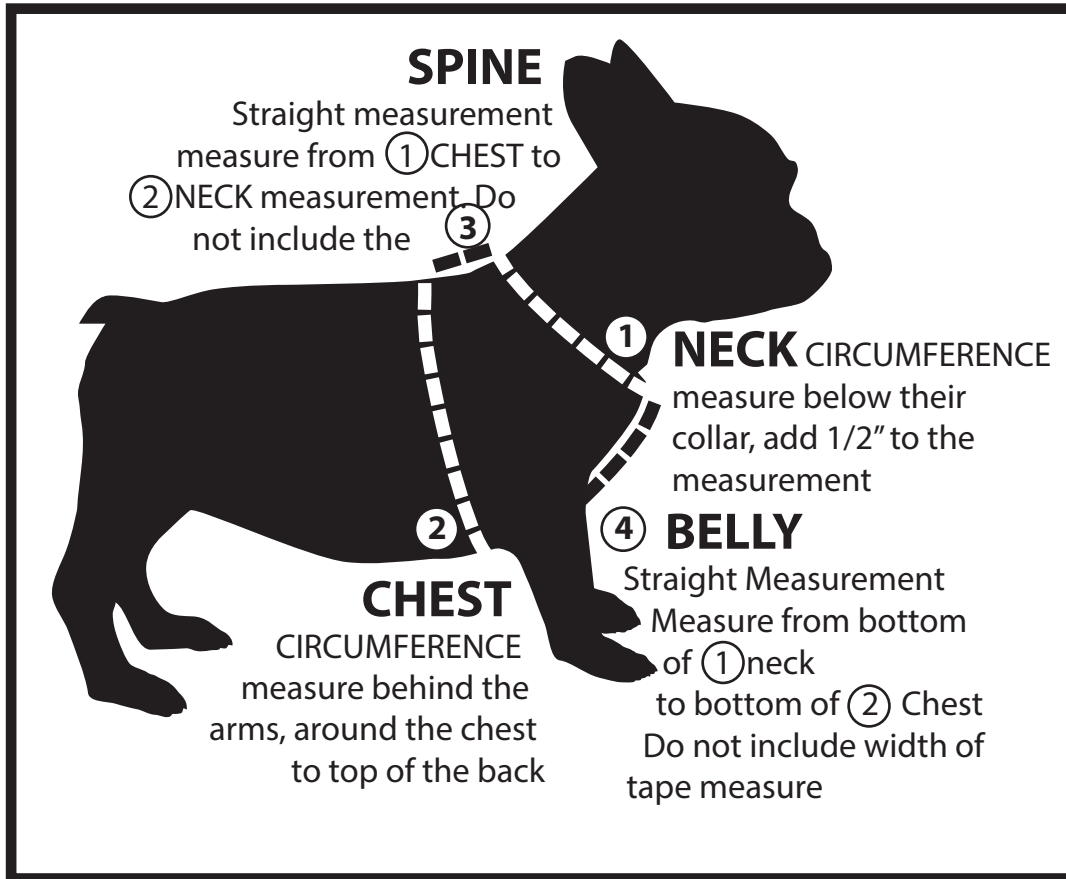

# DOGGAZO

is happy to make custom harnesses.

We need the following measurements.

In addition we would like to know the breed of the dog and approx. weight. Please note measure carefully, custom harnesses are not returnable.

## Fill in measurements

- ① Chest - Circumference  
Measure behind arms,  
around chest to top of the back

- ② Neck - Circumference  
Measure below their collar

- ③ Spine - Straight Measurement  
Measure from 1-Chest  
to 2- Neck measurement  
Do not include width of tape measure

- ④ Belly - Straight Measurement  
Measure from bottom of 1 - neck  
to bottom of 2 - Chest  
Do not include width of tape measure