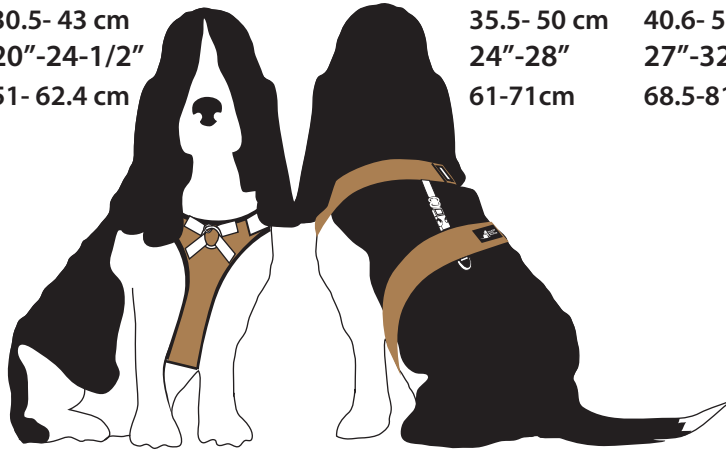

Measure your dog standing using a fabric tape measure. Measure the neck and chest with a little extra wiggle room (add a finger under the tape measure)

DOGGAZO™ SIZE CHARTS

Whoa Dog Whoa HARNESS

US Patent No: 688011 S1

	1	2	3	4	5	6
Neck	9"-13-1/2" 22.8-34.4 cm	10-1/2"-15" 26.7- 38 cm	12"-17" 30.5- 43 cm	14"-20" 35.5- 50 cm	16"-22" 40.6- 56 cm	18-1/2"-24" 44.4-61 cm
Chest	15"-18" 38- 46 cm	18"-22" 45.5- 56 cm	20"-24-1/2" 51- 62.4 cm	24"-28" 61-71cm	27"-32" 68.5-81.5 cm	31"-35-1/2" 78.5-90.5 cm

Web Harness

Size	Neck	Chest
1	8"-13"	15"-17"
2	9"-13"	17"-20"
3	12"-14"	19"-23"
4	12"-17"	21"-31"
5	15"-21"	24"-34"
6	16"-23"	26"-37"

Collar

Size	Neck
1	9"-10"
2	10"-12"
3	12"-15"
4	14"-19"
5	16"-22"
6	17"-25"