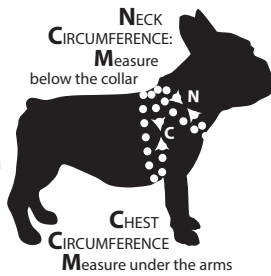

Measure your dog standing using a fabric tape measure. Measure the neck and chest with a little extra wiggle room (add a finger under the tape measure)

DOGGAZO™ SIZE CHARTS

Whoa Dog Whoa HARNESS

US Patent No: 688011 S1

	1	2	3	4	5	6
Neck	9"-13-1/2" 22.8-34.4 cm	10-1/2"-15" 26.7- 38 cm	12"-17" 30.5- 43 cm	14"-20" 35.5- 50 cm	16"-22" 40.6- 56 cm	18-1/2"-24" 44.4-61 cm
Chest	15"-18" 38- 46 cm	18"-22" 45.5- 56 cm	20"-24-1/2" 51- 62.4 cm	24"-28" 61-71cm	27"-32" 68.5-81.5 cm	31"-35-1/2" 78.5-90.5 cm

Web Harness

Size	Neck	Chest
1	8"-13"	15"-17"
2	9"-13"	17"-20"
3	12"-14"	19"-23"
4	12"-17"	21"-31"
5	15"-21"	24"-34"
6	16"-23"	26"-37"

Collar

Size	Neck
1	9"-10"
2	10"-12"
3	12"-15"
4	14"-19"
5	16"-22"
6	17"-25"